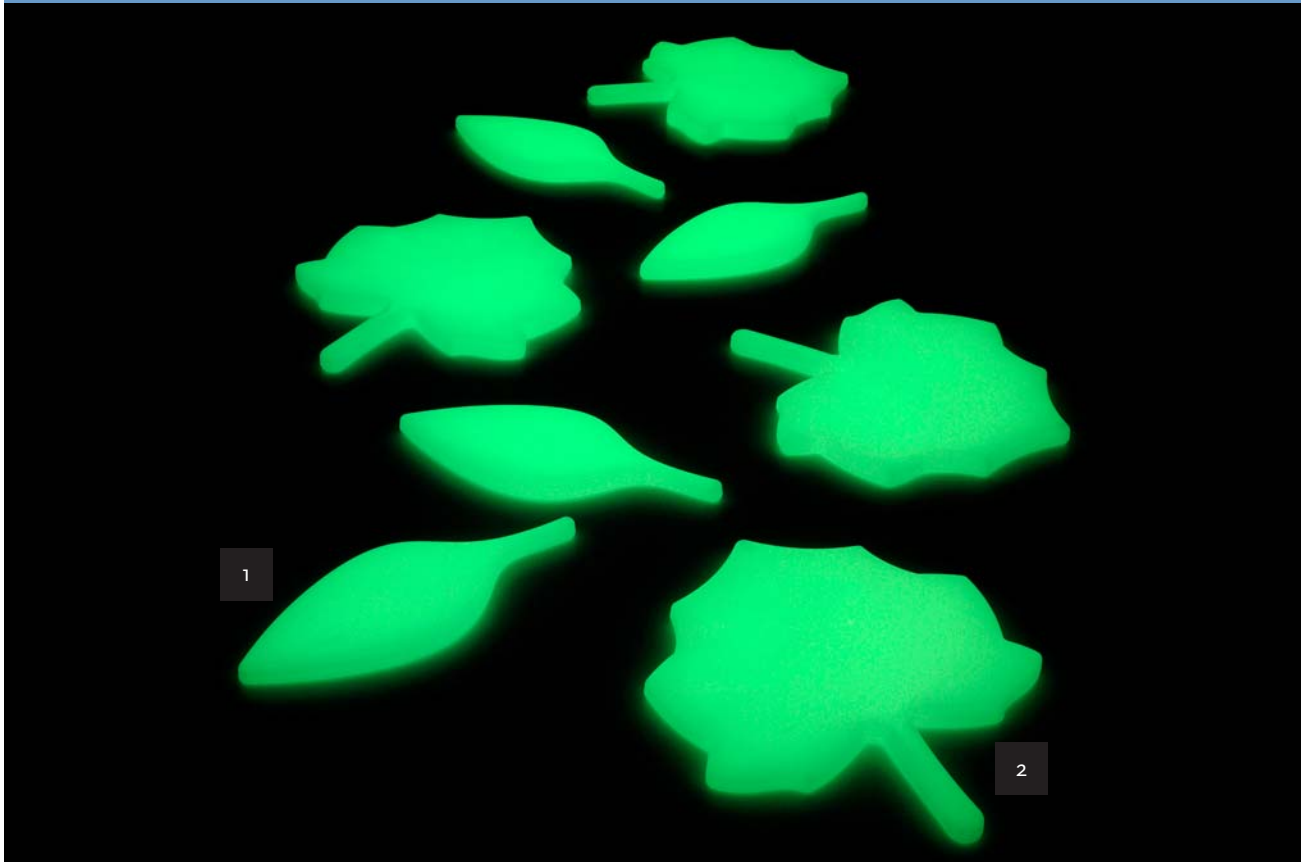

MOON LEAVES DESIGN BY LAUDANI AND ROMANELLI FOR EURO3PLAST

1	GARDEN ORNAMENT – 1
DIMENSIONS (IN)	1H x 15.7W x 6.3D
ITEM NUMBER	6900
MATERIALS	Photoluminescent polyethylene

2	GARDEN ORNAMENT – 2
DIMENSIONS (IN)	1H x 17.3W x 15D
ITEM NUMBER	6901
MATERIALS	Photoluminescent polyethylene

Euro3Plast reserves the right to make minor design changes and to discontinue furniture items, materials and/or colors without notice. Printed colors cannot be guaranteed for accuracy.

Jane Hamley Wells

773 227 4988 telephone
773 227 4986 facsimile
www.janehamleywells.com
info@janehamleywells.com